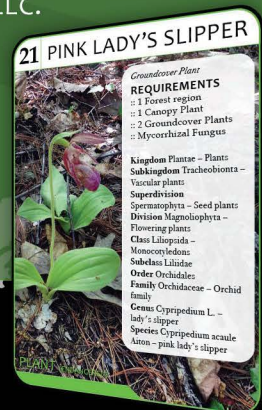

HIGHEST POINT CARD